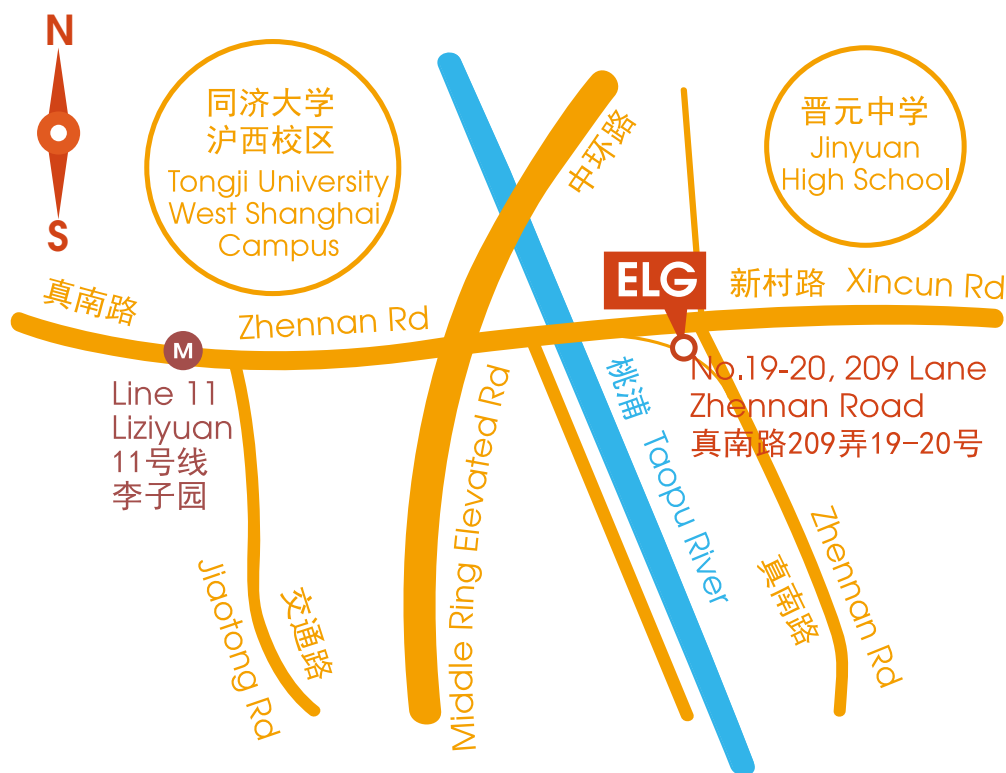

Driving Instructions:

No 19-20, Lane 209, Zhennan Road, Putuo District

1. Middle Ring Road. heading North: take Taopu Rd. exit and go straight on Taopu Road, turn right on Zhennan Road. drive 50 m straight to Lane 209, Zhennan Road. Our office is on the right with a big, black iron gate.

2. Middle Ring Road. heading South: take Zhennan Road. exit, turn left on Zhennan Road, drive 50m straight to Lane 209, Zhennan Road. Our office is on the right with a big, and black iron gate.

Metro Instructions:

Take Line 11 to Li Zi Yuan. Take exit 2 onto Zhennan Road. Take exit 2 onto Zhennan Road. office is on the right with a big, black iron gate.

Taxi Card

Please take me to

您好，请带我去上海学建教育咨询管理有限公司浦西办公室：

普陀区真南路209弄19-20号

中环内圈南向北行驶，桃浦路出口； 直行至真南路右转，行驶50米， 浦西办公室在您的右手边。

或者，中环外圈北向南行驶，真南路出口； 左转至真南路，行驶50米， 浦西办公室在您的右手边。

谢谢！

Having trouble finding us? **Cal 5206-6273**, we are happy to help!

www.chinaelg.com services@chinaelg.com